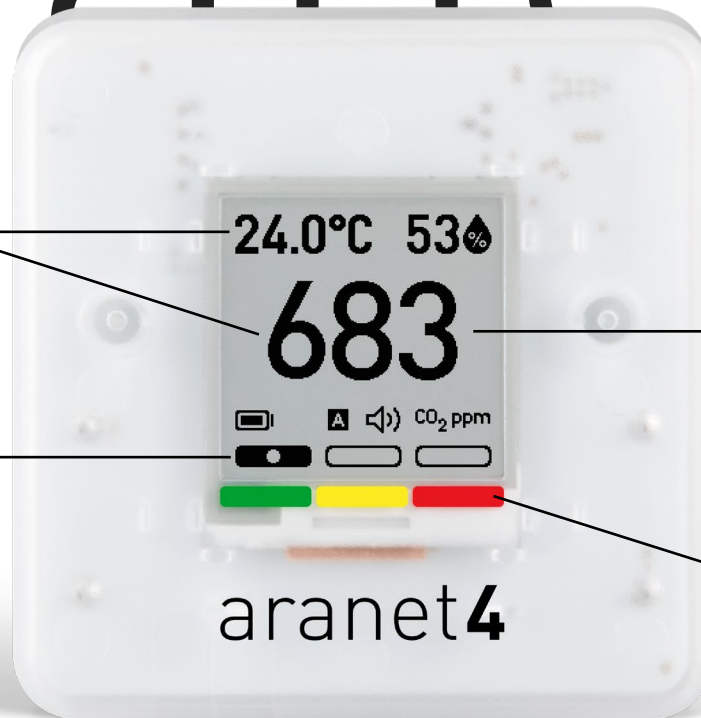

We are pleased to inform you that we have developed a new design for the **Aranet4 indoor air quality monitor** that includes the following improvements:

**New**

# aranet4

**Larger numbers** on the screen to make it easier to see them

**Adjustable CO<sub>2</sub> thresholds** (in the Aranet4 app) so you can set them as needed

**3255**

**The screen is inverted to alert** you when CO<sub>2</sub> concentration is too high and when action must be taken to increase the airflow

Larger, rectangular color indicators for **quick identification** of the CO<sub>2</sub> concentration zone you are in

We hope that these design changes will improve your user experience and make Aranet4 even more user-friendly.